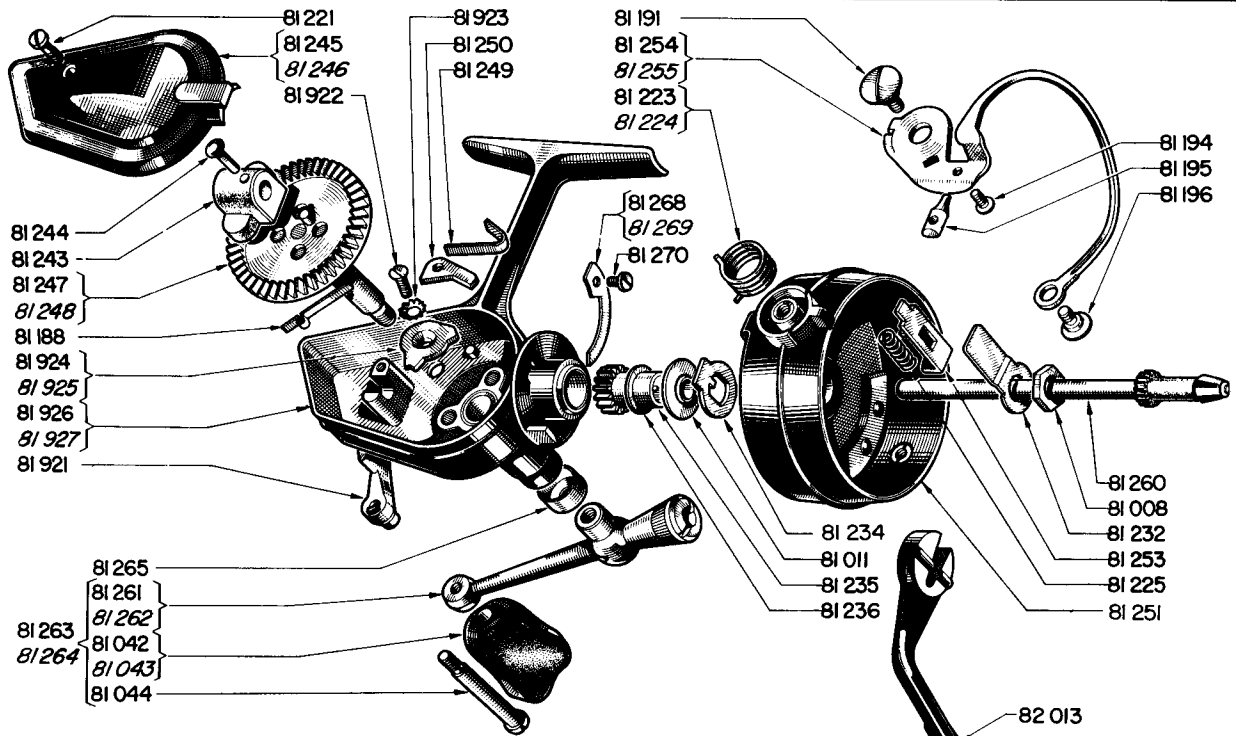

SPOOLS LISTED SEPARATELY

ITEMS IN RED FOR LEFT HAND MODELS

## Garcia MITCHELL 320 321

## Garcia MITCHELL 324 325 524

ITEMS IN RED FOR LEFT HAND MODELS