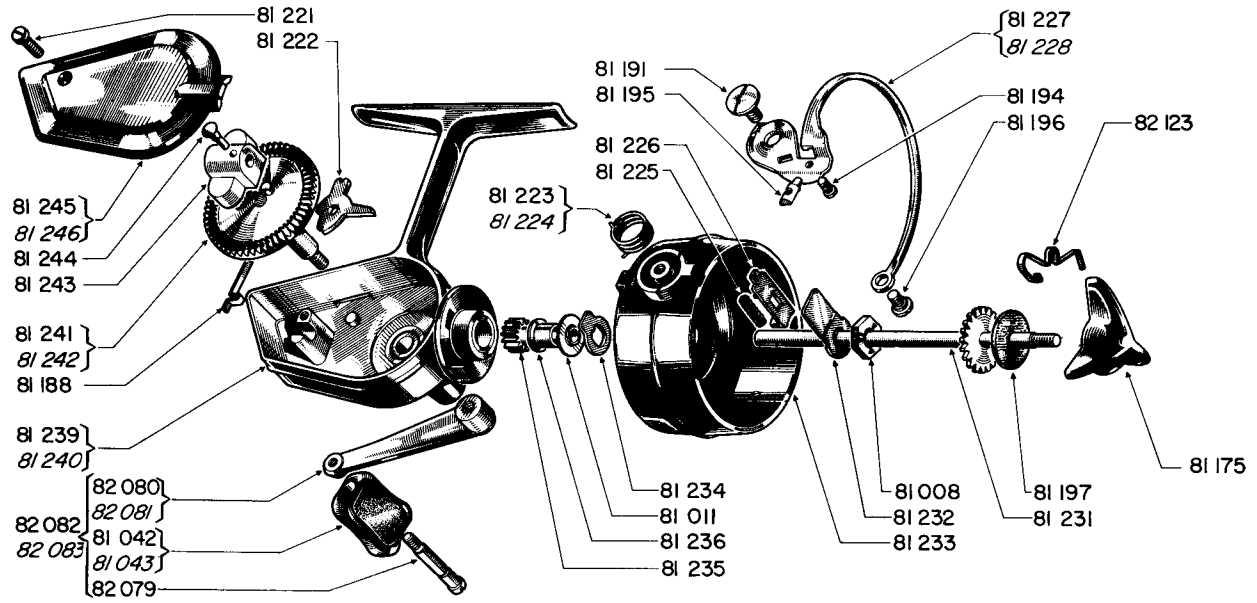

SPOOLS LISTED SEPARATELY

ITEMS IN RED FOR LEFT HAND MODELS

## Garcia MITCHELL 320 321

## Garcia MITCHELL 324 325 524

ITEMS IN RED FOR LEFT HAND MODELS